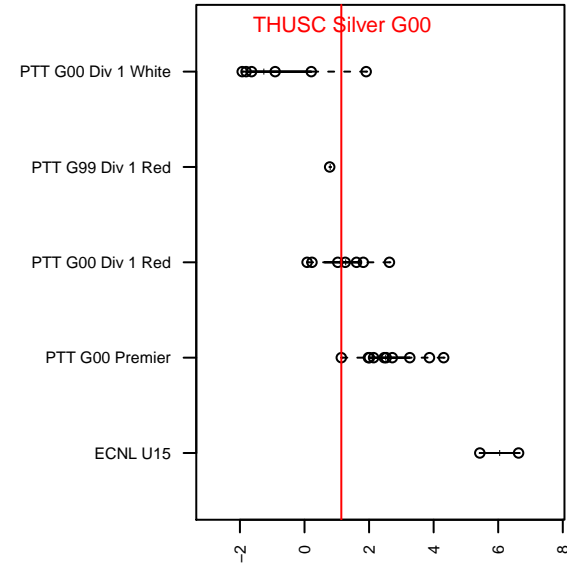

**attack and defense rating
relative to others at age
and all opponents in last 13 months**